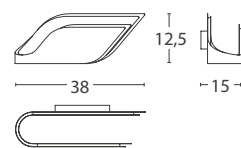

LED light source 2x6W 1200lm for the P version (38 cm) and 4x6W 2400lm for the 56 cm version.

FOLIAGE

FOLIAGE P

Units: cm

Finishes

- 105 FT + 106
Fine textured White and Matte white
- 115R FT + 106
Fine textured Sand grey and Matte white
- 139 + 106
Cor-Ten and Matte white