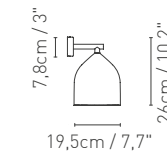

INFO

ODILE TERRA
Floor lamp

ODILE LETTURA
Table lamp

ODILE PARETE
Wall lamp

MATERIAL: Metal
FINISHES: Epoxy powders
 105FT White / 125FT Anthracite grey /
 126FT Sage green / 127 FT Senape
SUGGESTED LIGHT SOURCE:
 110/120V 220/240V
 HALOGEN ECO Socket E27max 1x55W
 ECO Fluo Globe ø 100mm Socket E27
 1x24W max / **LED** Socket E14
ENERGY LABEL: A+ / A / B / C / D
 CE ENEC F PS IP20
ODILE PARETE: Classe I