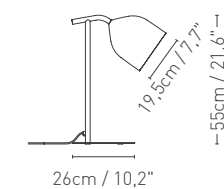

INFO

ODILE TERRA
Floor lamp

ODILE LETTURA
Table lamp

ODILE PARETE
Wall lamp

MATERIAL: Metal
FINISHES: Epoxy powders
 105FT White / 125FT Anthracite grey /
 126FT Sage green / 127 FT Senape
SUGGESTED LIGHT SOURCE:
 110/120V 220/240V
 HALOGEN ECO Socket E27max 1x55W
 ECO Fluo Globe ø 100mm Socket E27
 1x24W max / **LED** Socket E14
ENERGY LABEL: A+ / A / B / C / D
 CE ENEC F PS IP20
ODILE PARETE: Classe I