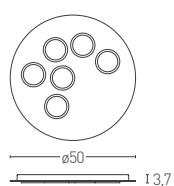

Finishes

- 105FT White
- Ring:
- 150 Chrome

Diffuser

PMMA methacrylate diffuser

Electronic driver

Dimmable included TRIAC

Light source

LED

BRAC 1

BRAC 4

BRAC 6

BRAC 10

Units: cm