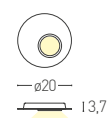

Finishes

- 105FT White
- Ring:
- 150 Chrome

Diffuser

PMMA methacrylate diffuser

Electronic driver

Dimmable included TRIAC

Light source

LED

BRAC 1

BRAC 4

BRAC 6

BRAC 10

Units: cm